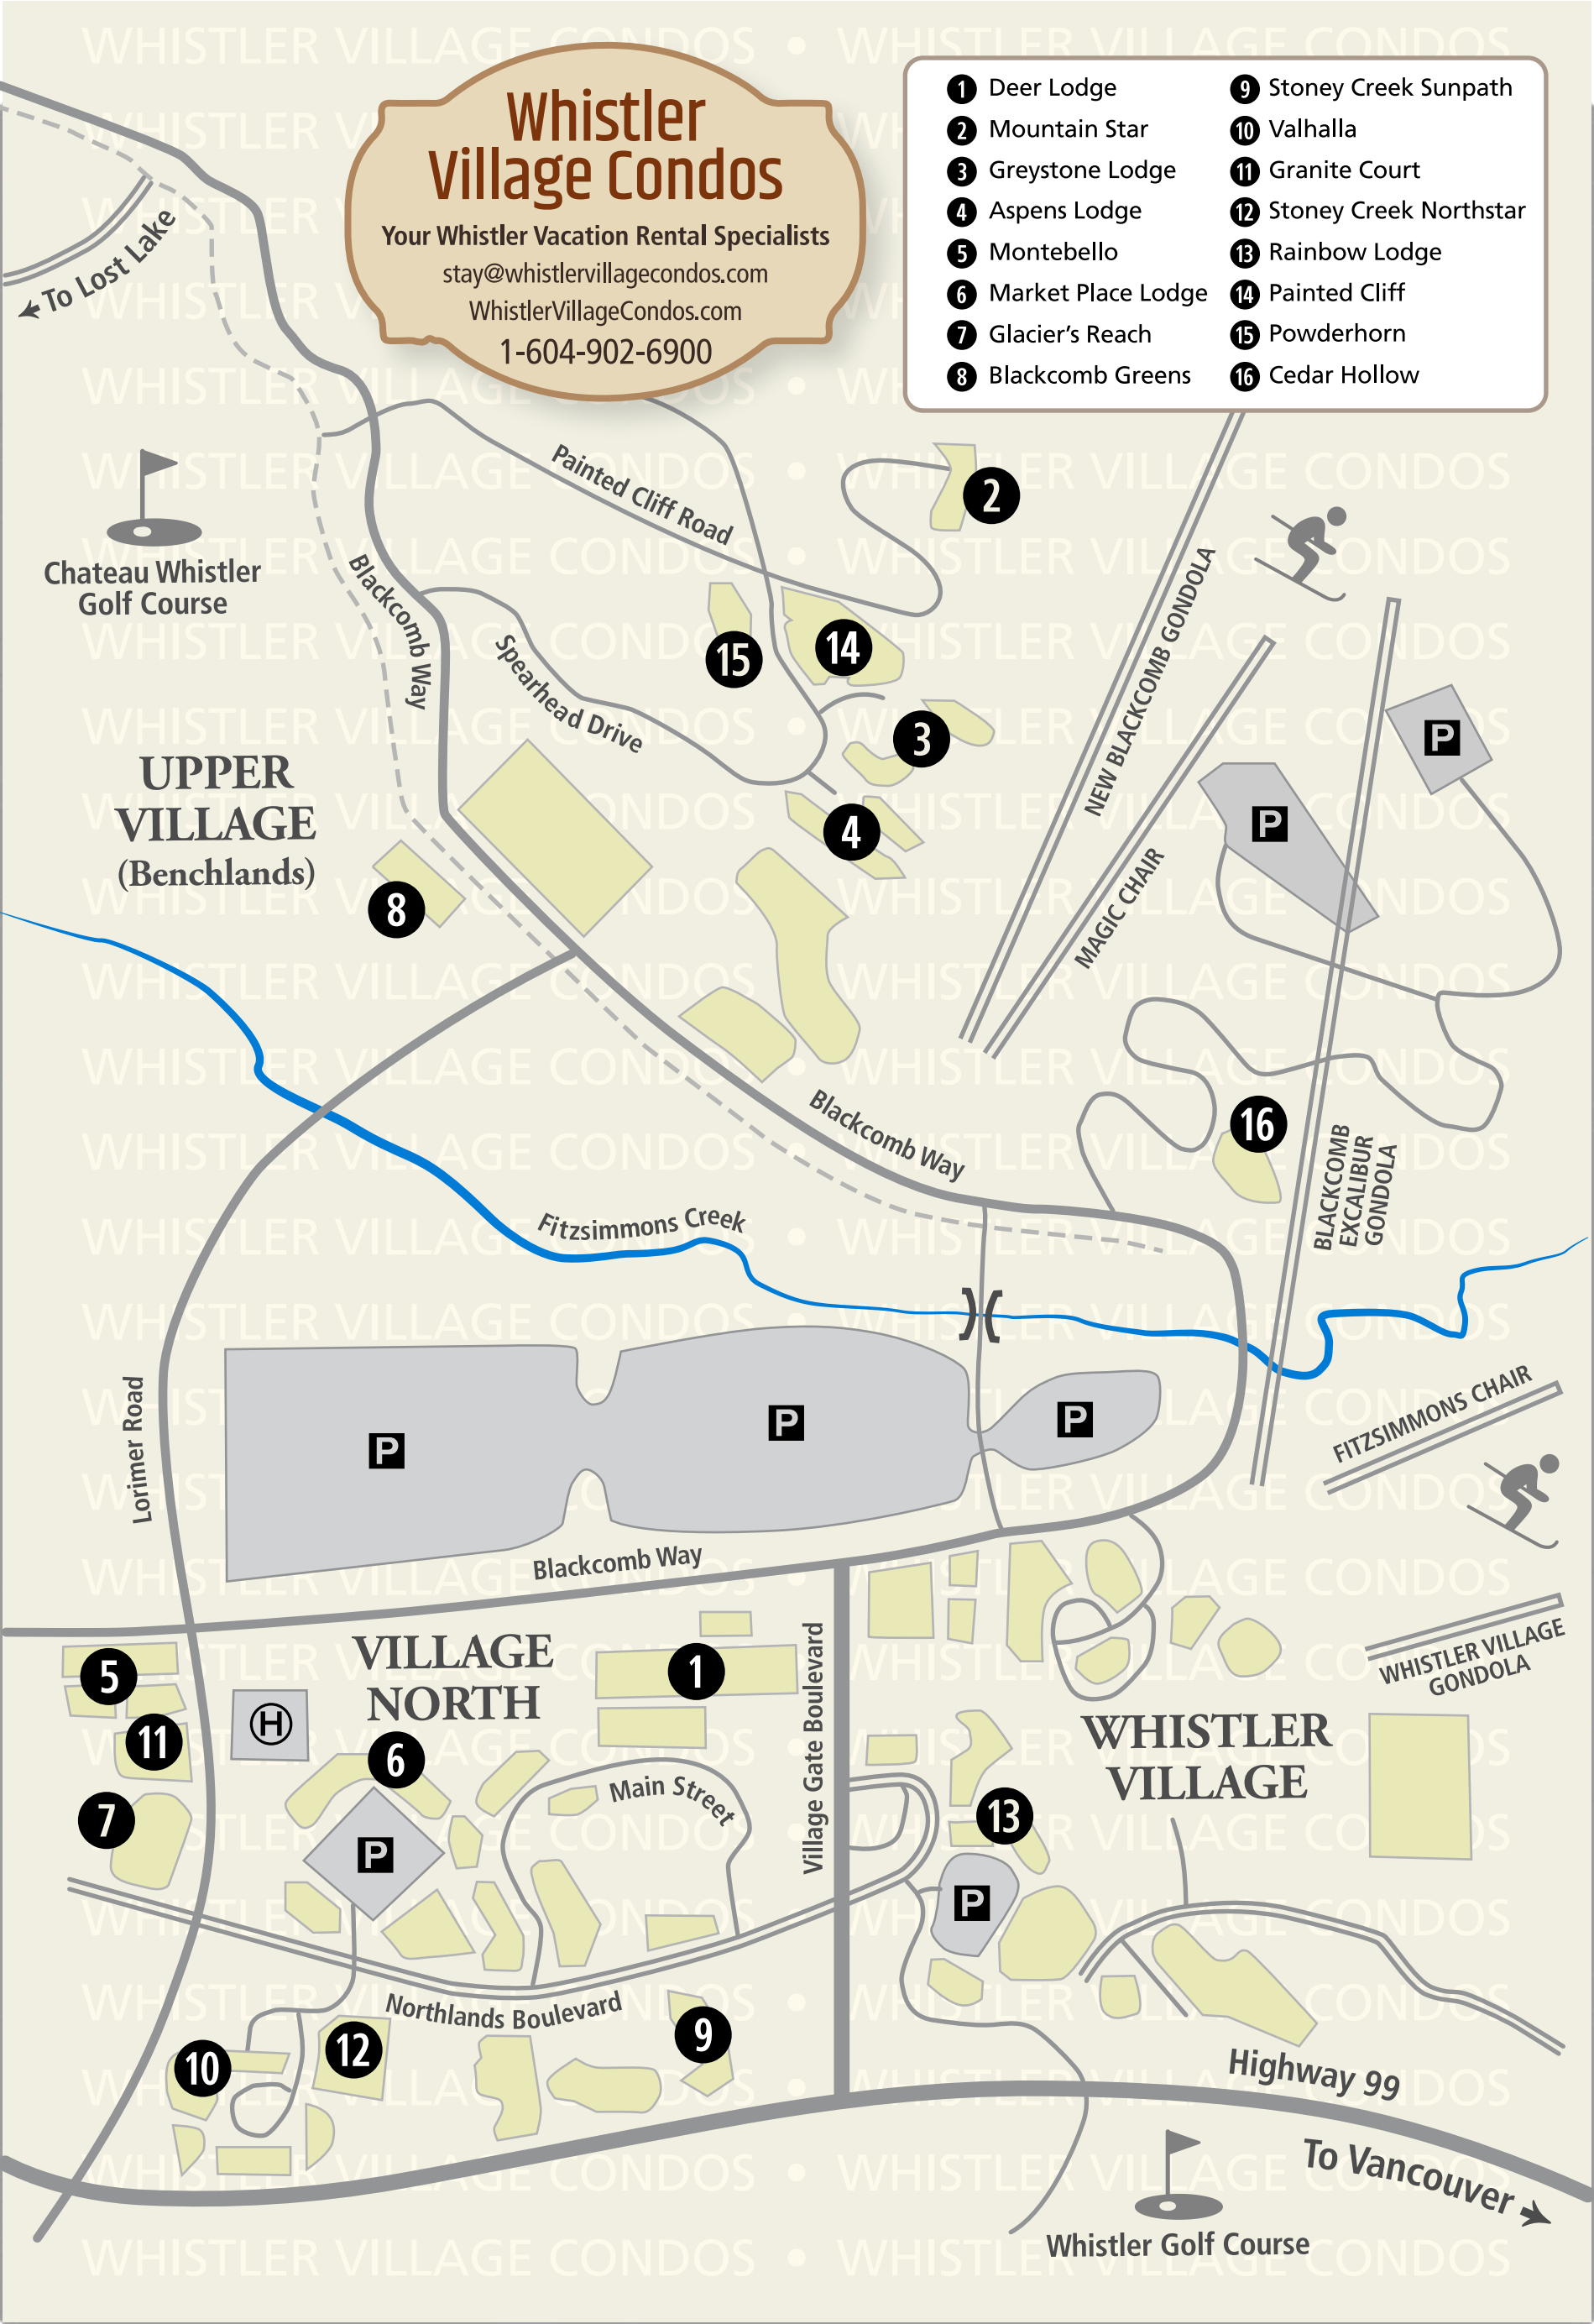

Whistler Village Condos

Your Whistler Vacation Rental Specialists
 stay@whistlervillagecondos.com
 WhistlerVillageCondos.com
 1-604-902-6900

- | | |
|----------------------|---------------------------|
| 1 Deer Lodge | 9 Stoney Creek Sunpath |
| 2 Mountain Star | 10 Valhalla |
| 3 Greystone Lodge | 11 Granite Court |
| 4 Aspens Lodge | 12 Stoney Creek Northstar |
| 5 Montebello | 13 Rainbow Lodge |
| 6 Market Place Lodge | 14 Painted Cliff |
| 7 Glacier's Reach | 15 Powderhorn |
| 8 Blackcomb Greens | 16 Cedar Hollow |

Chateau Whistler Golf Course

UPPER VILLAGE
(Benchlands)

8

2

15

14

3

4

6

P

1

13

P

10

12

9

Whistler Golf Course

To Vancouver →